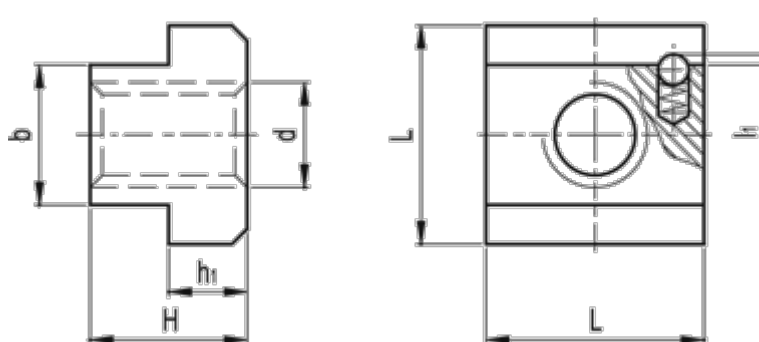

# Data Sheet

Article number: 20595421  
Description: E+G T-nut  
GN 508.2-22-M20-10

## Measures

b -0.1 -0.3	= 22
d	= M20
H	= 28
h1	= 14
L	= 35
l1	= 1.6
T-slot width DIN 650	= 22
Weight (g)	= 155